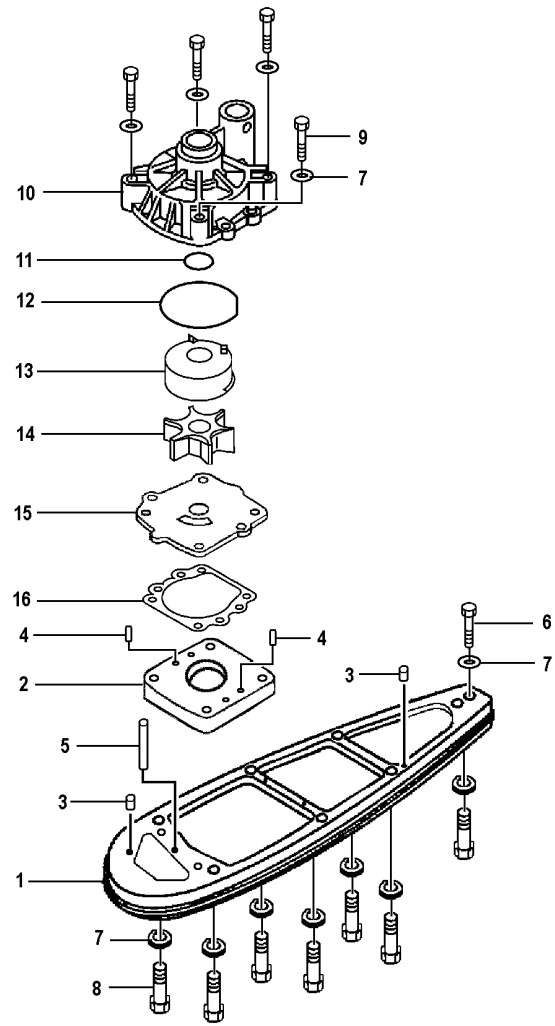

Part List

F115TJRC-PUMP 2004 / MAIN HOUSING F115

REF - NO	PART NUMBER	PART NAME	QUANTITY	REMARKS
1	6E5-JD009-41-01	MAIN HOUSING WEX. TUBE	1	
2	6H4-JD006-31-00	DOWEL PIN	2	
3	6H4-JD009-75-00	GREASE HOSE	1	
4	6H4-JD005-39-00	GREASE FITTING	1	
5	67F-JD008-45-00	U-BOLT 1-3/8"	1	
6	6H4-JD006-21-00	NUT, NYLOC	2	
7	6H1-JD001-28-00	EXHAUST TUBE	1	
8	67F-JD001-49-70	GATE BUMPER	1	
9	6H1-JD001-03-40	SHIFT CAM LARGE	1	
10	6H4-JD001-04-30	SHAFT, ROLLER	1	
11	6H1-JD005-73-00	BOLT	1	
12	63D-JD005-53-02	BALL END	1	
13	6H4-JD006-23-00	NYLOC	1	
14	6H4-JD005-74-10	BOLT, HEX HEAD NYLOC	1	
15	6H4-JD001-03-60	CAM, ECCENTRIC DRILLED	1	
16	6H4-JD001-04-20	SHAFT, ROLLER	1	
17	6H4-JD006-35-00	WASHER, PLAIN	1	
18	6H4-JD006-24-00	NUT, FIBER LOCK	2	
19	6H4-JD001-56-00	BRACKET, CABLE SUPPORT	1	
20	6H4-JD006-23-00	NYLOC	1	
21	6H4-JD005-61-00	SCREW	2	
22	6H4-JD006-19-00	NUT, FIBER LOCK	2	
23	6H4-JD005-72-00	BOLT	2	
24	6H4-JD006-40-00	WASHER, SPRING LOCK	2	
25	6H1-JD001-17-30	GATE ASSY LARGE CAM 1/2"	1	
26	6H1-JD011-72-01	GATE, PAINTED CAM LARGE 12"	1	
27	6H1-JD005-36-00	NYLINER 4217A 1/2 ID X .82"	2	
28	6H1-JD008-23-00	PIN, REVERSE PIVOT	2	
29	6H4-JD005-74-00	BOLT	2	
30	6H4-JD005-42-00	SHIM	1	
31	6H4-JD001-02-40	FLUSH SCREW	1	
32	6H4-JD001-02-50	WASHER, FIBER M8	1	
33	6H4-JD001-03-70	BUSHING, CAM	1	
34	6H4-JD001-03-80	WASHER, CAM	1	
35	6H4-JD001-03-90	SHIM, CAM	2	
36	6H4-JD001-17-00	SPRING, GATE BUMPER	1	
37	67C-JD005-59-02	SCREW, NYLOC	1	
38	6H1-JD001-17-80	SPRING GATE PIVOT 1/2"	1	
39	6H1-JD006-36-00	WASHER, SPRING LOCK M10	4	
40	6H1-JD006-08-00	BOLT 3/8-16 X 2-1/4"	2	
41	6H1-JD006-09-00	BOLT 3/8-16 X 2-3/4"	1	
42	6H1-JD006-10-00	BOLT 3/8-16 X 3"	1	