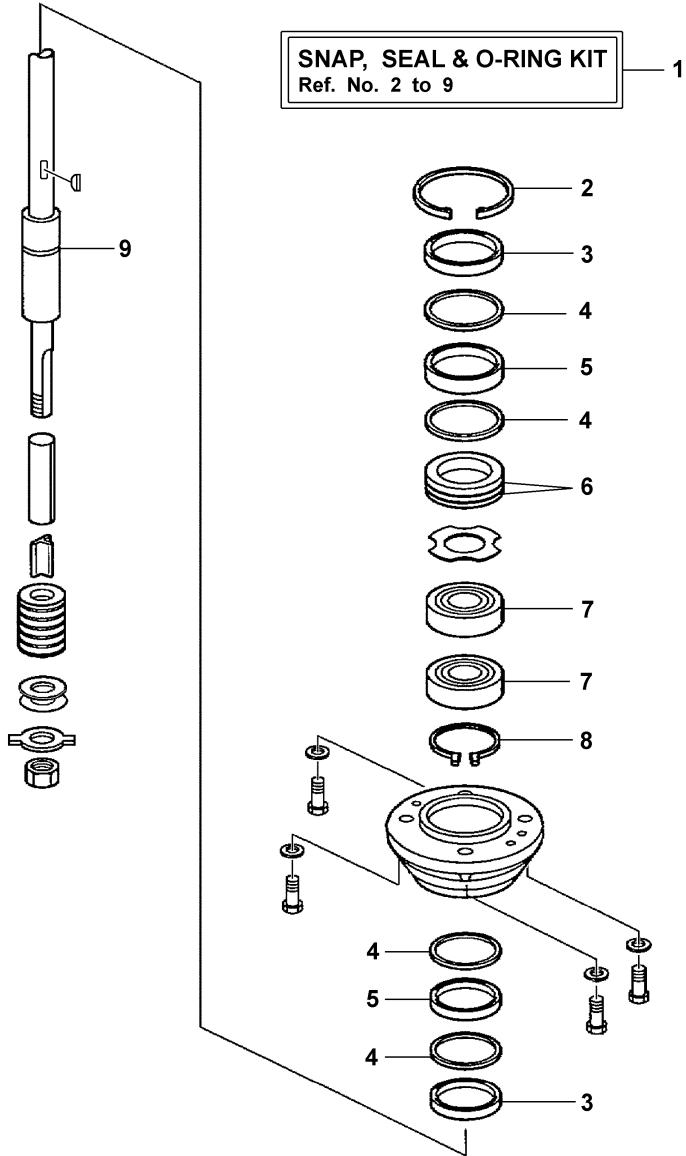

Part List

F115TJRC-PUMP 2004 / REPAIR KIT F115

REF - NO	PART NUMBER	PART NAME	QUANTITY	REMARKS
1	67F-JD004-62-02	SNAP, SEAL & O-RING KIT	1	
2	6H1-JD005-13-00	.RETAINING RING	2	
3	6H4-JD005-07-00	.SHAFT SEAL (N6324S)	2	
4	6H4-JD005-17-00	.RETAINING RING	4	
5	6H4-JD005-06-00	.SHAFT SEAL (N472324)	2	
6	6H1-JD005-27-00	.O-RING	2	
7	6H1-JD005-02-00	.BEARING (U7305B-UA)	2	
8	6H4-JD005-11-00	.RETAINING RING	1	
9	6H4-JD000-41-00	.SHAFT BEARING THRUST RING	1