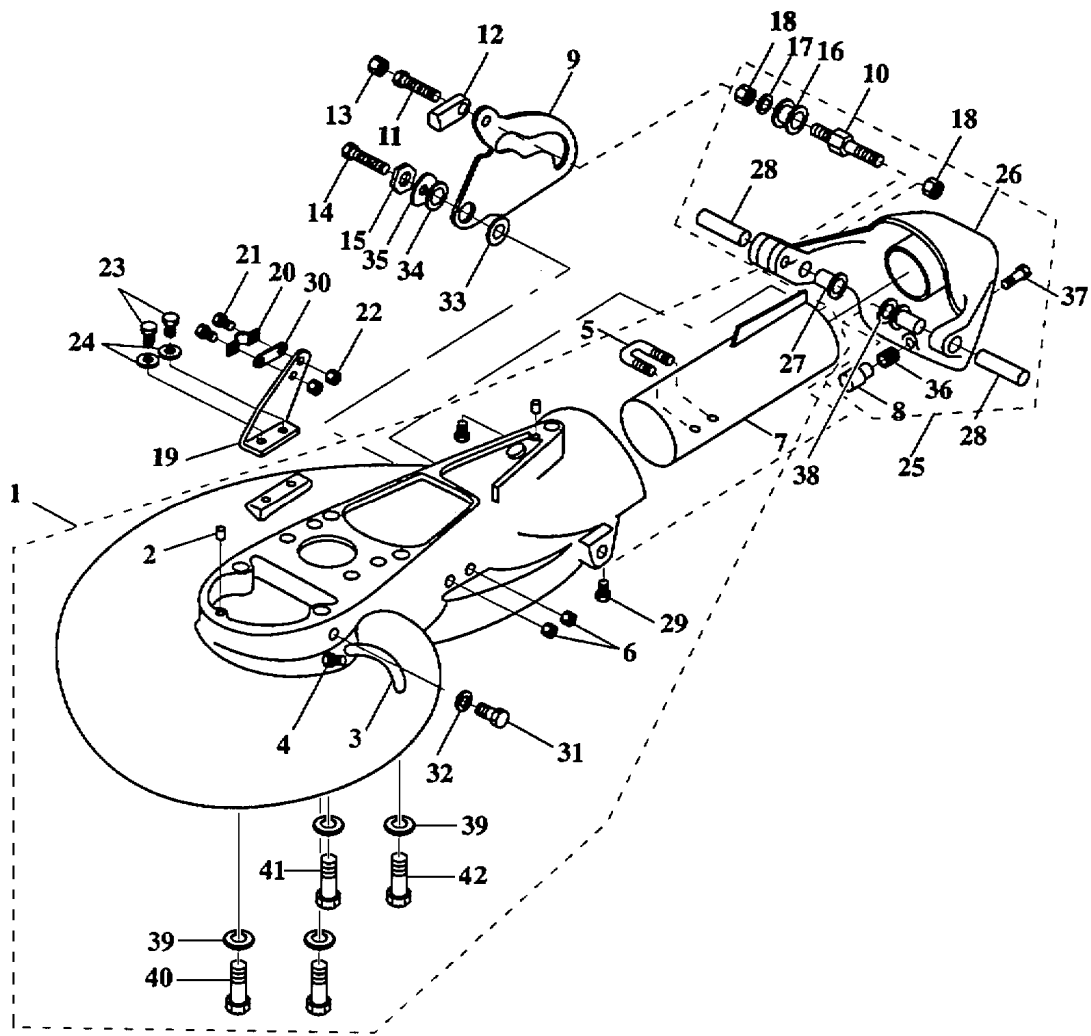

Part List

F115TJRC-PUMP 2004 / MAIN HOUSING F115

REF - NO	PART NUMBER	PART NAME	QUANTITY	REMARKS
1	6E5-JD009-41-01	MAIN HOUSING WEX. TUBE	1	
2	6H4-JD006-31-00	DOWEL PIN	2	
3	6H4-JD009-75-00	GREASE HOSE	1	
4	6H4-JD005-39-00	GREASE FITTING	1	
5	67F-JD008-45-00	U-BOLT 1-3/8"	1	
6	6H4-JD006-21-00	NUT, NYLOC	2	
7	6H1-JD001-28-00	EXHAUST TUBE	1	
8	67F-JD001-49-70	GATE BUMPER	1	
9	6H1-JD001-03-40	SHIFT CAM LARGE	1	
10	6H4-JD001-04-30	SHAFT, ROLLER	1	
11	6H1-JD005-73-00	BOLT	1	
12	63D-JD005-53-02	BALL END	1	
13	6H4-JD006-23-00	NYLOC	1	
14	6H4-JD005-74-10	BOLT, HEX HEAD NYLOC	1	
15	6H4-JD001-03-60	CAM, ECCENTRIC DRILLED	1	
16	6H4-JD001-04-20	SHAFT, ROLLER	1	
17	6H4-JD006-35-00	WASHER, PLAIN	1	
18	6H4-JD006-24-00	NUT, FIBER LOCK	2	
19	6H4-JD001-56-00	BRACKET, CABLE SUPPORT	1	
20	6H4-JD006-23-00	NYLOC	1	
21	6H4-JD005-61-00	SCREW	2	
22	6H4-JD006-19-00	NUT, FIBER LOCK	2	
23	6H4-JD005-72-00	BOLT	2	
24	6H4-JD006-40-00	WASHER, SPRING LOCK	2	
25	6H1-JD001-17-30	GATE ASSY LARGE CAM 1/2"	1	
26	6H1-JD011-72-01	GATE, PAINTED CAM LARGE 12"	1	
27	6H1-JD005-36-00	NYLINER 4217A 1/2 ID X .82"	2	
28	6H1-JD008-23-00	PIN, REVERSE PIVOT	2	
29	6H4-JD005-74-00	BOLT	2	
30	6H4-JD005-42-00	SHIM	1	
31	6H4-JD001-02-40	FLUSH SCREW	1	
32	6H4-JD001-02-50	WASHER, FIBER M8	1	
33	6H4-JD001-03-70	BUSHING, CAM	1	
34	6H4-JD001-03-80	WASHER, CAM	1	
35	6H4-JD001-03-90	SHIM, CAM	2	
36	6H4-JD001-17-00	SPRING, GATE BUMPER	1	
37	67C-JD005-59-02	SCREW, NYLOC	1	
38	6H1-JD001-17-80	SPRING GATE PIVOT 1/2"	1	
39	6H1-JD006-36-00	WASHER, SPRING LOCK M10	4	
40	6H1-JD006-08-00	BOLT 3/8-16 X 2-1/4"	2	
41	6H1-JD006-09-00	BOLT 3/8-16 X 2-3/4"	1	
42	6H1-JD006-10-00	BOLT 3/8-16 X 3"	1